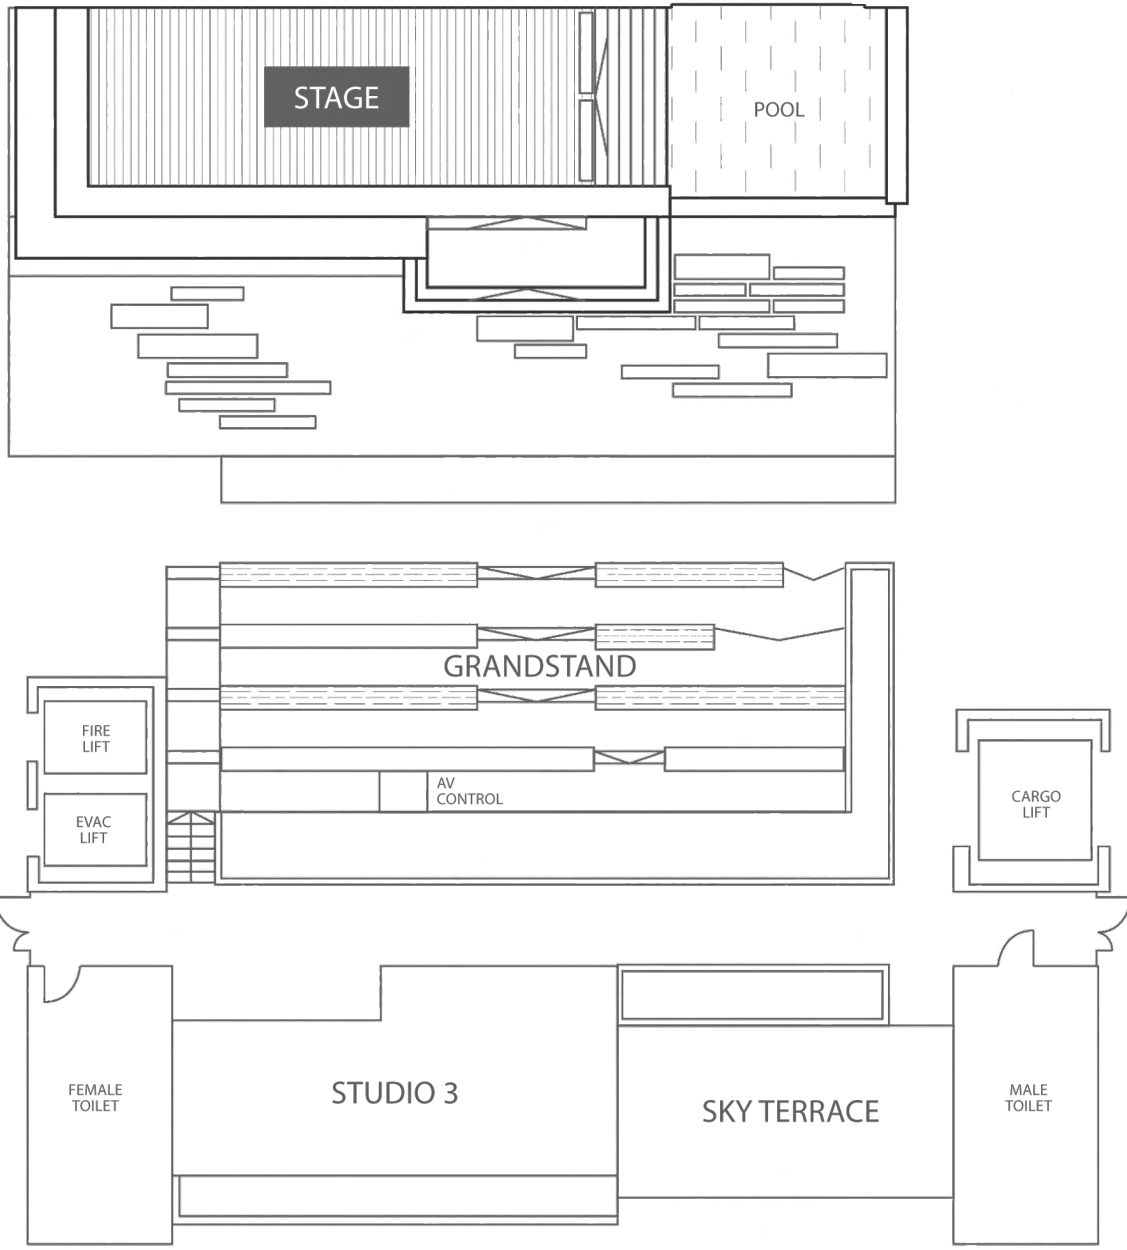

SKY GARDEN
GATEWAY THEATRE

A Magical Setting For An Intimate Wedding & Solemnization

With Exclusive Rates For FCBC Members

Saying “I do” to the man of your dreams is a much-anticipated moment for all brides.

This green refuge can be transformed into a unique event space for your wedding and solemnization.

SKY GARDEN

GATEWAY THEATRE

Floorplan

Sky Garden Wedding / Solemnization Packages

Discounted prices shown are exclusively for FCBC members.

Seating Capacity: 100 guests (Grandstand seats only)
150 guests (with additional Tiffany chairs)*

Stage Dimensions: 12.8m x 4.4m

*+Prices are subject to prevailing Goods & Services Tax (GST). The GST rates are subject to changes without notice.
Charges apply.